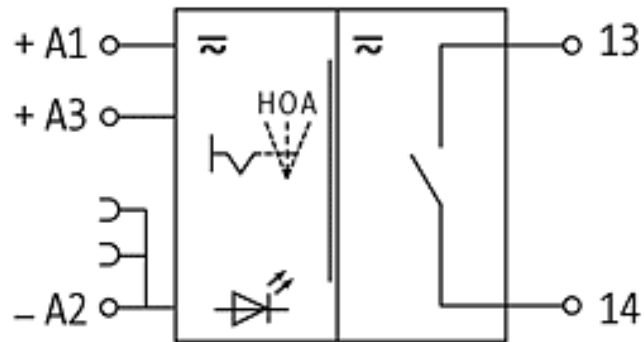

Circuit diagram