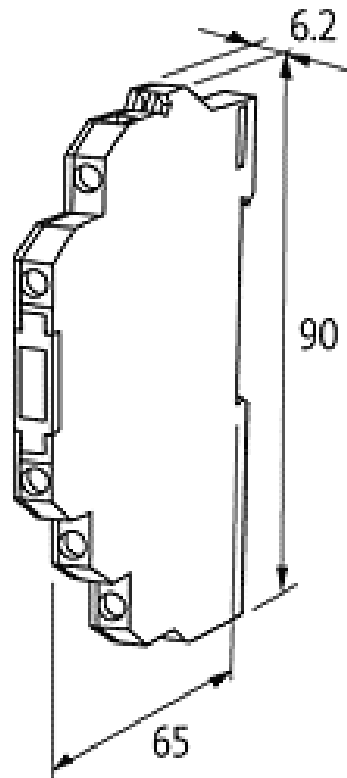

All data on this data sheet was compiled carefully.

Liability regarding correctness, completeness, and actuality is limited to gross negligence. Created: 05/12

**General data**

Mech./ elect. life	2 × 10 <sup>7</sup> /load dependent (for inductive loads we recommend interference suppression components connected parallel to the coil)
Test isolation voltage	4 kV; safe separation (EN 60947-1)
Temperature range	-20...+55 °C
Mounting method	DIN-rail mountable (EN 60715)
Dimensions H × W × D	90 x 6.2 x 65 mm

**Commercial data**

Gross weight	35
Net weight	35
Weight unit	gram
Basic unit	pc.
Customs tariff number	85364900
Unit (piece)	1
Limited value	1

**Accessories**

	<b>Art.-No.</b>
Wiring accessorie plug link	90961
Wiring accessorie red spacing 6,2 mm	90976
Wiring accessorie blue spacing 6,2 mm	90975
Wiring accessorie end cap red	90982
Wiring accessorie end cap blue	90980
Wiring accessorie 16 pole cross-section: 1 mm <sup>2</sup>	90977
Control systems Label plate Miro	90901

## Circuit diagram

## Dimension drawing