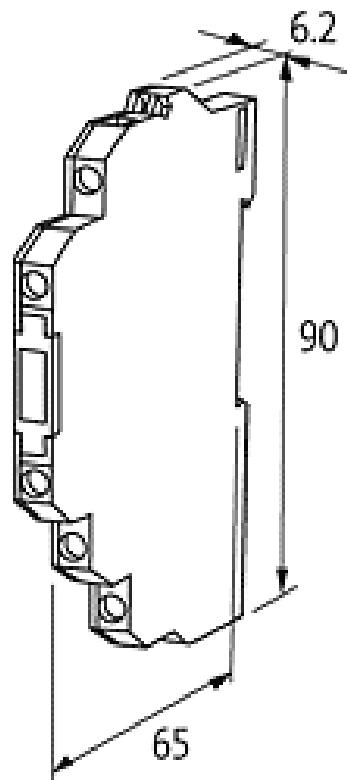

## General data

Mech./ elect. life	2 × 10 <sup>7</sup> /load dependent (for inductive loads we recommend interference suppression components connected parallel to the coil)
Test isolation voltage	4 kV; safe separation (EN 60947-1)
Temperature range	-20...+55 °C
Mounting method	DIN-rail mountable (EN 60715)
Dimensions H × W × D	90 x 6.2 x 65 mm

All data on this data sheet was compiled carefully.

Liability regarding correctness, completeness, and actuality is limited to gross negligence. Created: 05/12

<b>Commercial data</b>	
Gross weight	40
Net weight	40
Weight unit	gram
Basic unit	pc.
Customs tariff number	85364900
Unit (piece)	1
Limited value	1
<b>Accessories</b>	<b>Art.-No.</b>
Wiring accessorie plug link	90961
Wiring accessorie red spacing 6,2 mm	90976
Wiring accessorie blue spacing 6,2 mm	90975
Wiring accessorie end cap red	90982
Wiring accessorie end cap blue	90980
Wiring accessorie 16 pole cross-section: 1 mm <sup>2</sup>	90977
Control systems Label plate Miro	90901

## Circuit diagram

## Dimension drawing