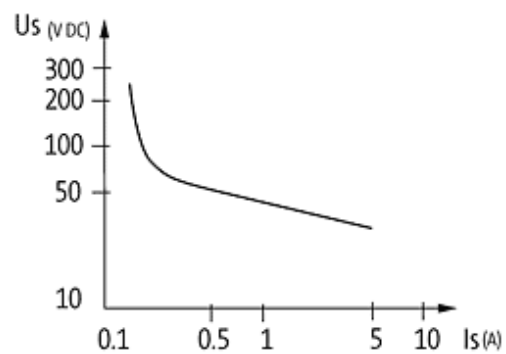

Load limit curve