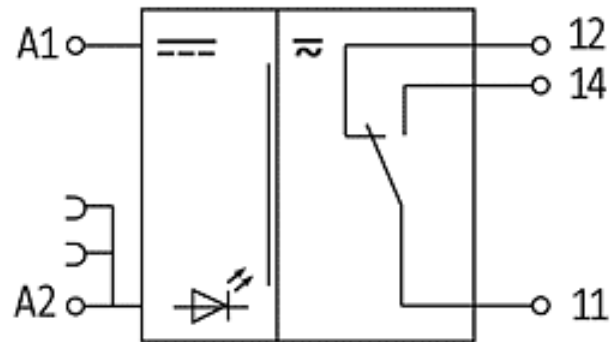

## General data

Mech./ elect. life	2 × 10 <sup>7</sup> /load dependent (for inductive loads we recommend interference suppression components connected parallel to the coil)
Test isolation voltage	4 kV; safe separation (EN 60947-1)
Temperature range	-20...+55 °C
Mounting method	DIN-rail mountable (EN 60715)
Dimensions H × W × D	90 x 6.2 x 65 mm

All data on this data sheet was compiled carefully.

Liability regarding correctness, completeness, and actuality is limited to gross negligence. Created: 05/12

<b>Commercial data</b>	
Gross weight	40
Net weight	40
Weight unit	gram
Basic unit	pc.
Customs tariff number	85364900
Unit (piece)	1
Limited value	1
<b>Accessories</b>	<b>Art.-No.</b>
Wiring accessorie plug link	90961
Wiring accessorie red spacing 6,2 mm	90976
Wiring accessorie blue spacing 6,2 mm	90975
Wiring accessorie end cap red	90982
Wiring accessorie end cap blue	90980
Wiring accessorie 16 pole cross-section: 1 mm <sup>2</sup>	90977
Control systems Label plate Miro	90901

## Dimension drawing