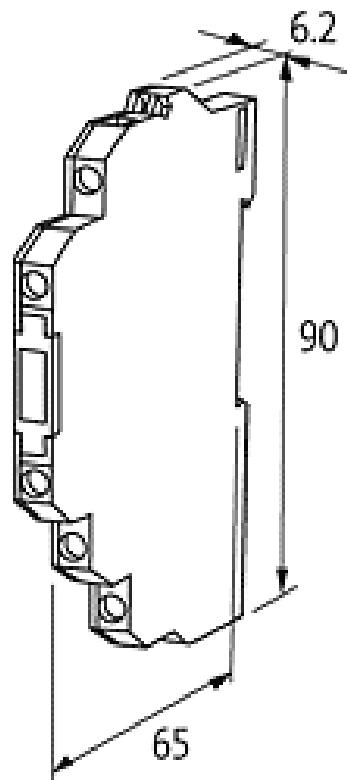

All data on this data sheet was compiled carefully.

Liability regarding correctness, completeness, and actuality is limited to gross negligence. Created: 05/12

**General data**

Mech./ elect. life	2 × 10 <sup>7</sup> /load dependent (for inductive loads we recommend interference suppression components connected parallel to the coil)
Test isolation voltage	4 kV; safe separation (EN 60947-1)
Temperature range	-20...+55 °C
Mounting method	DIN-rail mountable (EN 60715)
Dimensions H × W × D	90 x 6.2 x 65 mm

**Commercial data**

Gross weight	32
Net weight	32
Weight unit	gram
Basic unit	pc.
Customs tariff number	85364900
Unit (piece)	1
Limited value	1

**Accessories**

	<b>Art.-No.</b>
Wiring accessorie plug link	90961
Wiring accessorie red spacing 6,2 mm	90976
Wiring accessorie blue spacing 6,2 mm	90975
Wiring accessorie end cap red	90982
Wiring accessorie end cap blue	90980
Wiring accessorie 16 pole cross-section: 1 mm <sup>2</sup>	90977
Control systems Label plate Miro	90901

## Circuit diagram

## Dimension drawing