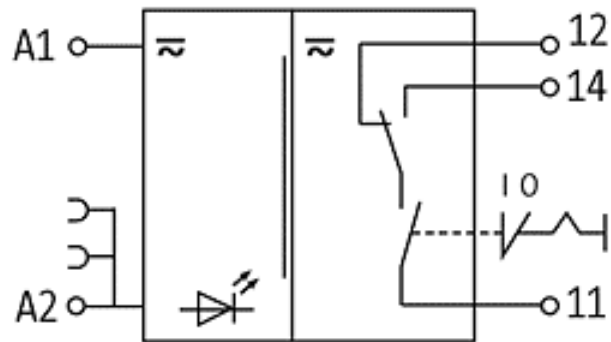

Circuit diagram