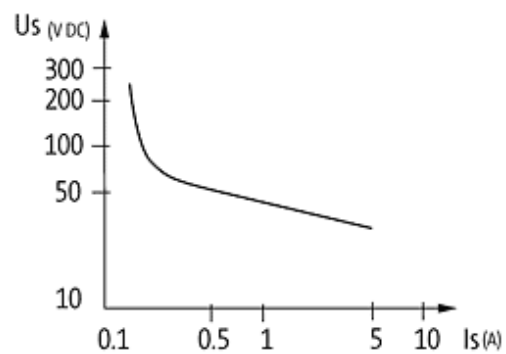

Commercial data

Gross weight	35
Net weight	35
Weight unit	gram
Basic unit	pc.
Customs tariff number	85364900
Unit (piece)	1
Limited value	1

Accessories

	Art.-No.
Wiring accessorie plug link	90961
Wiring accessorie red spacing 6,2 mm	90976
Wiring accessorie blue spacing 6,2 mm	90975
Wiring accessorie end cap red	90982
Wiring accessorie end cap blue	90980
Wiring accessorie 16 pole cross-section: 1 mm ²	90977
Control systems Label plate Miro	90901

Comments

When the max. switching voltage/current is exceeded the gold plating is destroyed. The relay will then take on the properties of an output type.

Circuit diagram

Dimension drawing

Load limit curve