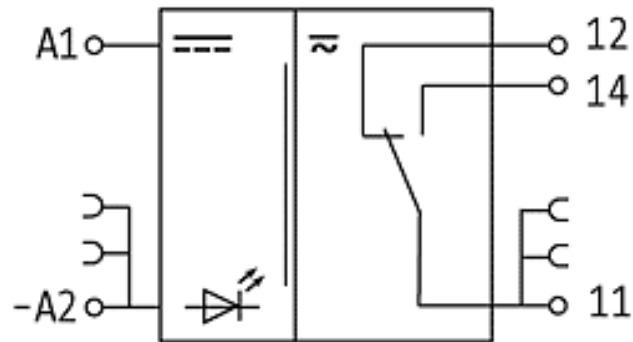

Commercial data

Gross weight	35
Net weight	35
Weight unit	gram
Basic unit	pc.
Customs tariff number	85364900
Unit (piece)	1
Limited value	1

Accessories

	Art.-No.
Wiring accessorie plug link	90961
Wiring accessorie red spacing 6,2 mm	90976
Wiring accessorie blue spacing 6,2 mm	90975
Wiring accessorie end cap red	90982
Wiring accessorie end cap blue	90980
Wiring accessorie 16 pole cross-section: 1 mm ²	90977
Control systems Label plate Miro	90901

Comments

When the max. switching voltage/current is exceeded the gold plating is destroyed. The relay will then take on the properties of an output type.

Circuit diagram

Dimension drawing

Load limit curve