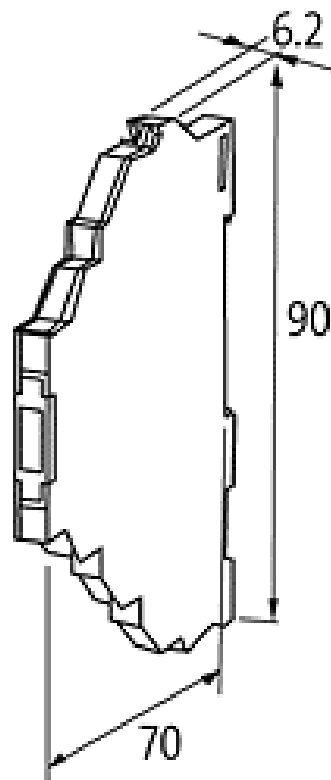

Commercial data

Gross weight	35
Net weight	35
Weight unit	gram
Basic unit	pc.
Customs tariff number	85364900
Unit (piece)	1
Limited value	1

Accessories

	Art.-No.
Wiring accessorie plug link	90961
Wiring accessorie red spacing 6,2 mm	90976
Wiring accessorie blue spacing 6,2 mm	90975
Wiring accessorie end cap red	90982
Wiring accessorie end cap blue	90980
Wiring accessorie 16 pole cross-section: 1 mm ²	90977
Control systems Label plate Miro	90901

Comments

When the max. switching voltage/current is exceeded the gold plating is destroyed. The relay will then take on the properties of an output type.

Circuit diagram

Dimension drawing

Load limit curve