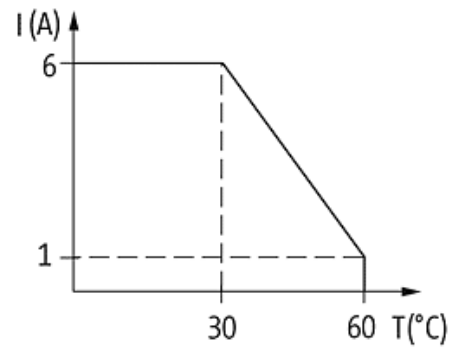

De-rating curve