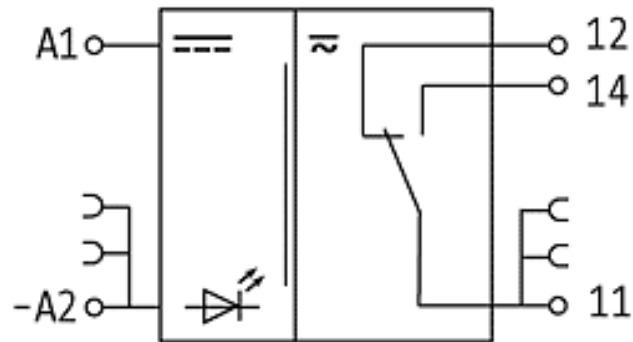

Circuit diagram