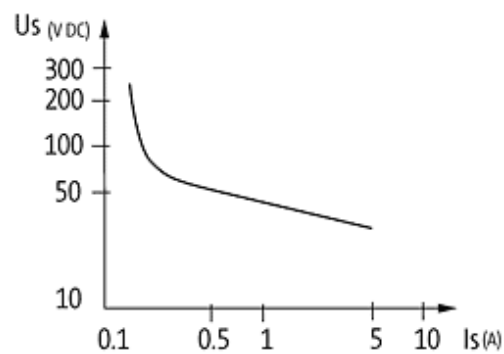

Load limit curve