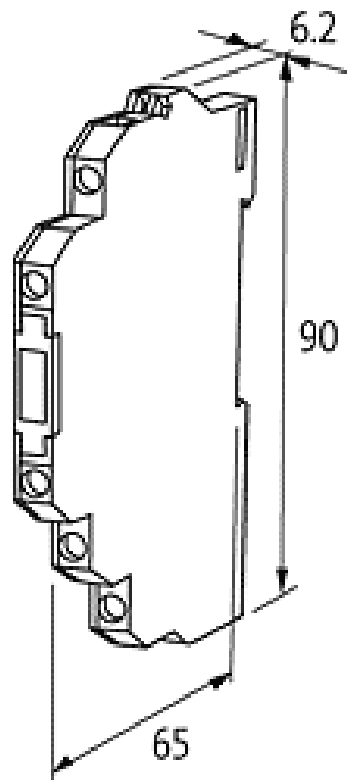

MIRO 6,2 230V-1U input relay IN: 230 VAC/DC - OUT: 250 VAC/DC / 6 A

230 V AC/DC
Screw terminals

Image

Vicarious picture

Approvals

Switching capacity according to (EN 60947)

24 V	AC12;6 A	AC15; 3 A	DC13; 1 A
110 V	AC12;6 A	AC15; 3 A	DC13; 0.2 A
230 V	AC12;6 A	AC15; 3 A	DC13; 0.1 A

General data

Mech./ elect. life	2 × 10 ⁷ /load dependent (for inductive loads we recommend interference suppression components connected parallel to the coil)
Test isolation voltage	4 kV; safe separation (EN 60947-1)
Temperature range	-20...+55 °C
Mounting method	DIN-rail mountable (EN 60715)
Dimensions H × W × D	90 x 6.2 x 65 mm

All data on this data sheet was compiled carefully.

Liability regarding correctness, completeness, and actuality is limited to gross negligence. Created: 05/12

Commercial data	
Gross weight	34
Net weight	34
Weight unit	gram
Basic unit	pc.
Customs tariff number	85364900
Unit (piece)	1
Limited value	1
Accessories	Art.-No.
Wiring accessorie plug link	90961
Wiring accessorie red spacing 6,2 mm	90976
Wiring accessorie blue spacing 6,2 mm	90975
Wiring accessorie end cap red	90982
Wiring accessorie end cap blue	90980
Wiring accessorie 16 pole cross-section: 1 mm ²	90977
Control systems Label plate Miro	90901
Comments	
When the max. switching voltage/current is exceeded the gold plating is destroyed. The relay will then take on the properties of an output type.	

Circuit diagram

Dimension drawing

Load limit curve

De-rating curve

Representante oficial de:

[Argentina – Uruguay – Paraguay – Bolivia – Colombia – y Perú.]

Calle 49 N° 5764 - Villa Ballester (B1653AOX) - Prov. de Buenos Aires - ARGENTINA
Tel: (+54 11) 4768-4242 / Fax: (+54 11) 4849-1212
Mail: ventas@nakase.com.ar / Web: www.nakase.com.ar