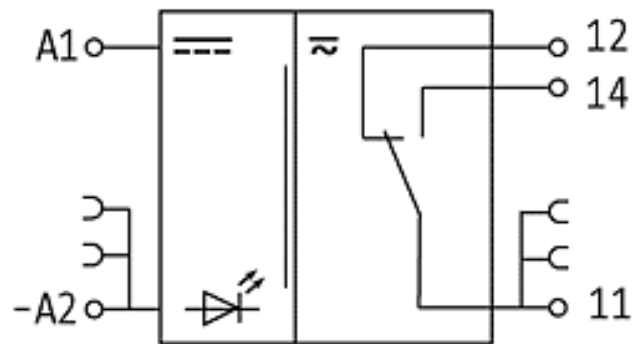

Circuit diagram