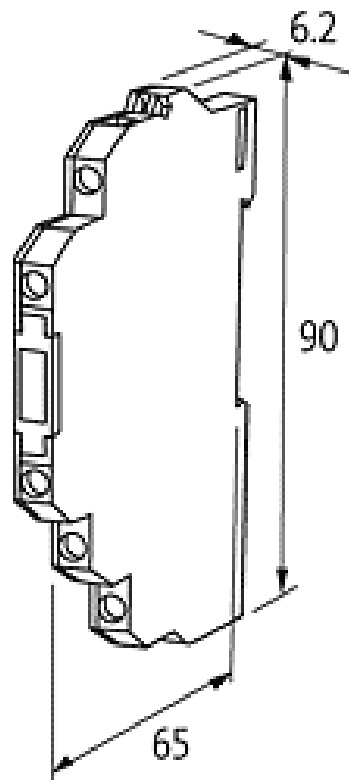

MIRO 6,2 110V-1U input relay IN: 110 VAC/DC - OUT: 250 VAC/DC / 6 A

110 V AC/DC
Screw terminals

Image

Vicarious picture

Approvals

Switching capacity according to (EN 60947)

24 V	AC12;6 A	AC15; 3 A	DC13; 1 A
110 V	AC12;6 A	AC15; 3 A	DC13; 0.2 A
230 V	AC12;6 A	AC15; 3 A	DC13; 0.1 A

General data

Mech./ elect. life	2 × 10 ⁷ /load dependent (for inductive loads we recommend interference suppression components connected parallel to the coil)
Test isolation voltage	4 kV; safe separation (EN 60947-1)
Temperature range	-20...+55 °C
Mounting method	DIN-rail mountable (EN 60715)
Dimensions H × W × D	90 x 6.2 x 65 mm

All data on this data sheet was compiled carefully.

Liability regarding correctness, completeness, and actuality is limited to gross negligence. Created: 05/12

Commercial data	
Gross weight	35
Net weight	35
Weight unit	gram
Basic unit	pc.
Customs tariff number	85364900
Unit (piece)	1
Limited value	1
Accessories	Art.-No.
Wiring accessorie plug link	90961
Wiring accessorie red spacing 6,2 mm	90976
Wiring accessorie blue spacing 6,2 mm	90975
Wiring accessorie end cap red	90982
Wiring accessorie end cap blue	90980
Wiring accessorie 16 pole cross-section: 1 mm ²	90977
Control systems Label plate Miro	90901
Comments	
When the max. switching voltage/current is exceeded the gold plating is destroyed. The relay will then take on the properties of an output type.	

Circuit diagram

Dimension drawing

Load limit curve

De-rating curve

Representante oficial de:

[Argentina – Uruguay – Paraguay – Bolivia – Colombia – y Perú.]

Calle 49 N° 5764 - Villa Ballester (B1653AOX) - Prov. de Buenos Aires - ARGENTINA
Tel: (+54 11) 4768-4242 / Fax: (+54 11) 4849-1212
Mail: ventas@nakase.com.ar / Web: www.nakase.com.ar