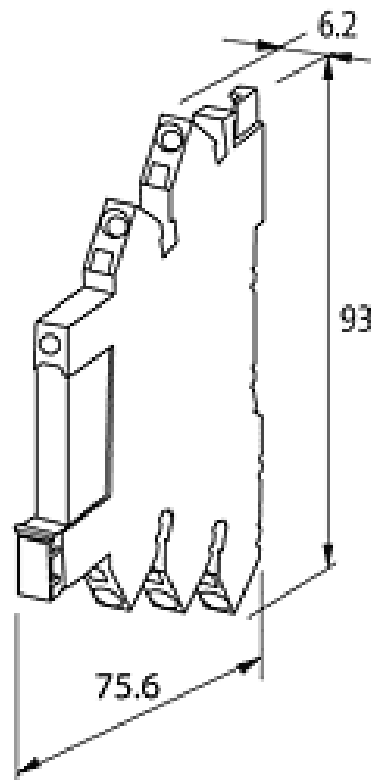

**General data**

Mech./ elect. life	2 × 10 <sup>7</sup> /load dependent (for inductive loads we recommend interference suppression components connected parallel to the coil)
Test isolation voltage	4 kV; safe separation (EN 60947-1)
Temperature range	-20...+60 °C
Mounting method	DIN-rail mountable (EN 60715)
Dimensions H × W × D	90 x 6.2 x 75.6 mm

**Commercial data**

Gross weight	32
Net weight	32
Weight unit	gram
Basic unit	pc.
Customs tariff number	85364900
Unit (piece)	1
Limited value	1

All data on this data sheet was compiled carefully.

Liability regarding correctness, completeness, and actuality is limited to gross negligence. Created: 05/12

## Circuit diagram

## Dimension drawing