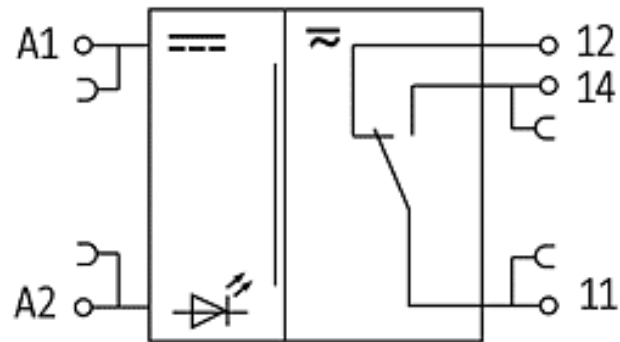

**General data**

Mech./ elect. life	2 × 10 <sup>7</sup> /load dependent (for inductive loads we recommend interference suppression components connected parallel to the coil)
Test isolation voltage	4 kV; safe separation (EN 60947-1)
Temperature range	-20...+60 °C
Mounting method	DIN-rail mountable (EN 60715)
Dimensions H × W × D	90 x 6.2 x 75.6 mm

**Commercial data**

Gross weight	32
Net weight	32
Weight unit	gram
Basic unit	pc.
Customs tariff number	85364900
Unit (piece)	1
Limited value	1

All data on this data sheet was compiled carefully.

Liability regarding correctness, completeness, and actuality is limited to gross negligence. Created: 05/12

## Dimension drawing