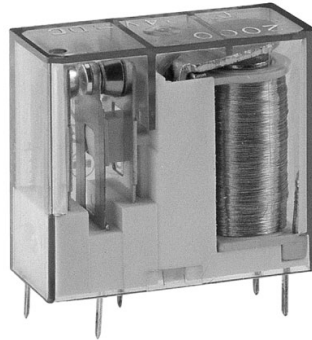

Relais 230V AC-2U IN: 230 VAC - OUT: 250 VAC/ 8 A

2 C/O contacts
230 V AC**Image**

Vicarious picture

Commercial data

Net weight	18
Net weight	18
Weight unit	gram
Basic unit	pc.
Customs tariff number	85364900
Unit (piece)	1
Limited value	1