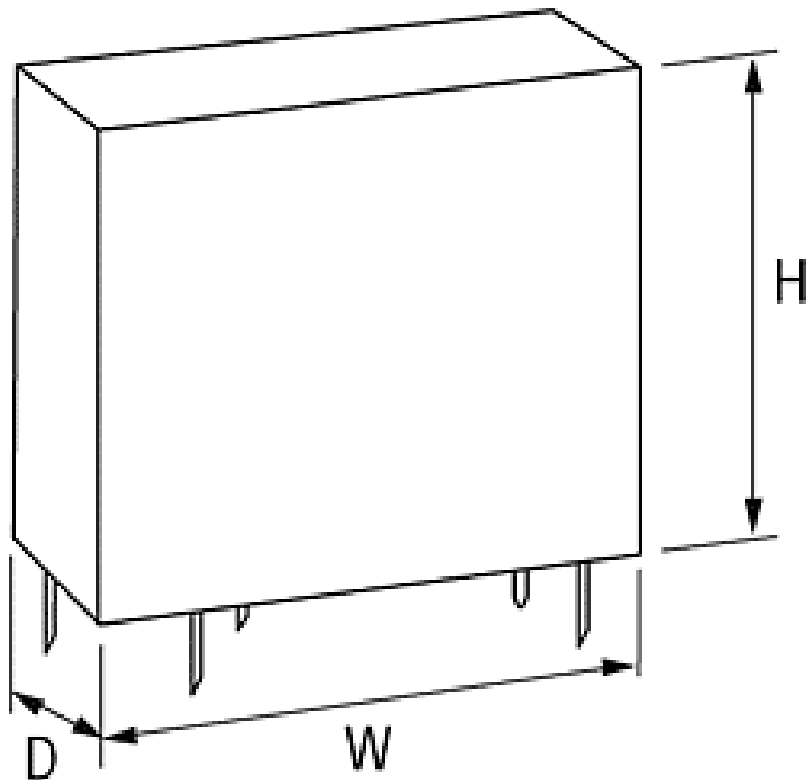

Dimension drawing