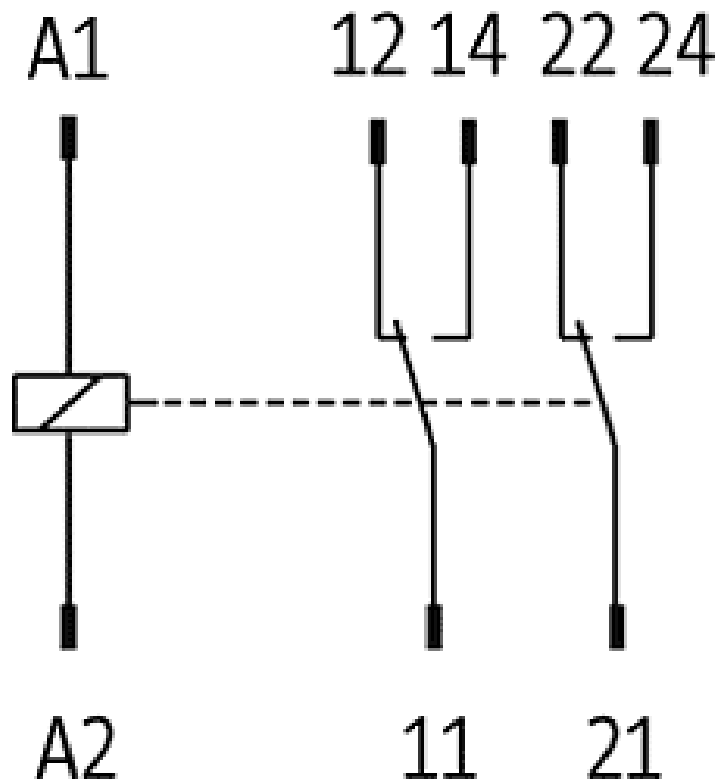

Relais 230V AC-2U IN: 230 VAC - OUT: 250 VAC/ 8 A

2 C/O contacts
230 V AC**Image**

Vicarious picture

Commercial data

Net weight	18
Net weight	18
Weight unit	gram
Basic unit	pc.
Customs tariff number	85364900
Unit (piece)	1
Limited value	1

Circuit diagram

Dimension drawing

Representante oficial de:

[Argentina – Uruguay – Paraguay – Bolivia – Colombia – y Perú.]

Calle 49 N° 5764 - Villa Ballester (B1653AOX) - Prov. de Buenos Aires - ARGENTINA
Tel: (+54 11) 4768-4242 / Fax: (+54 11) 4849-1212
Mail: ventas@nakase.com.ar / Web: www.nakase.com.ar