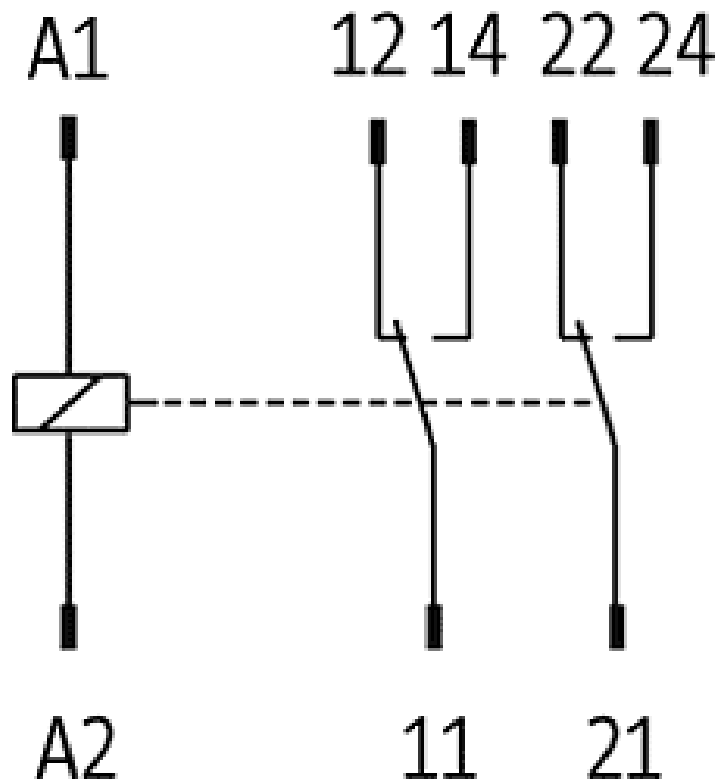

Relay 110V AC IN: 110 VAC - OUT: 250 VAC/DC / 8 A2 C/O contacts
110 V AC**Image**

Vicarious picture

Commercial data

Net weight	19
Net weight	19
Weight unit	gram
Basic unit	pc.
Customs tariff number	85364900
Unit (piece)	1
Limited value	1

Circuit diagram

Dimension drawing

Representante oficial de:

[Argentina – Uruguay – Paraguay – Bolivia – Colombia – y Perú.]

Calle 49 N° 5764 - Villa Ballester (B1653AOX) - Prov. de Buenos Aires - ARGENTINA
Tel: (+54 11) 4768-4242 / Fax: (+54 11) 4849-1212
Mail: ventas@nakase.com.ar / Web: www.nakase.com.ar