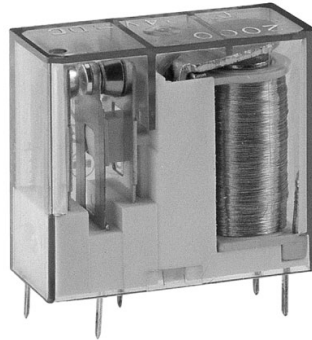

Relay 110V AC IN: 110 VAC - OUT: 250 VAC/DC / 8 A2 C/O contacts
110 V AC**Image**

Vicarious picture

Commercial data

Net weight	19
Net weight	19
Weight unit	gram
Basic unit	pc.
Customs tariff number	85364900
Unit (piece)	1
Limited value	1