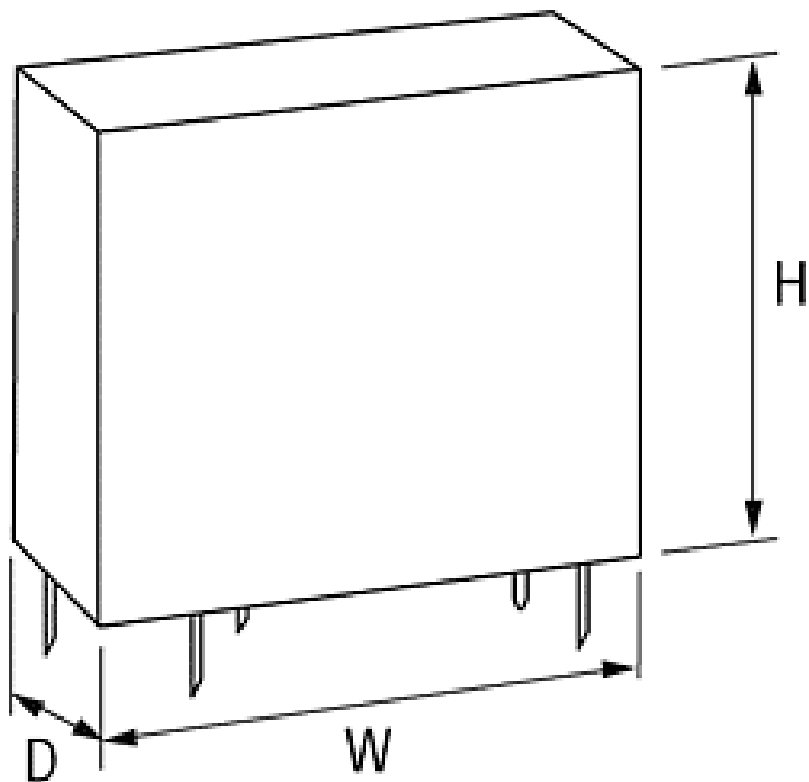

Dimension drawing