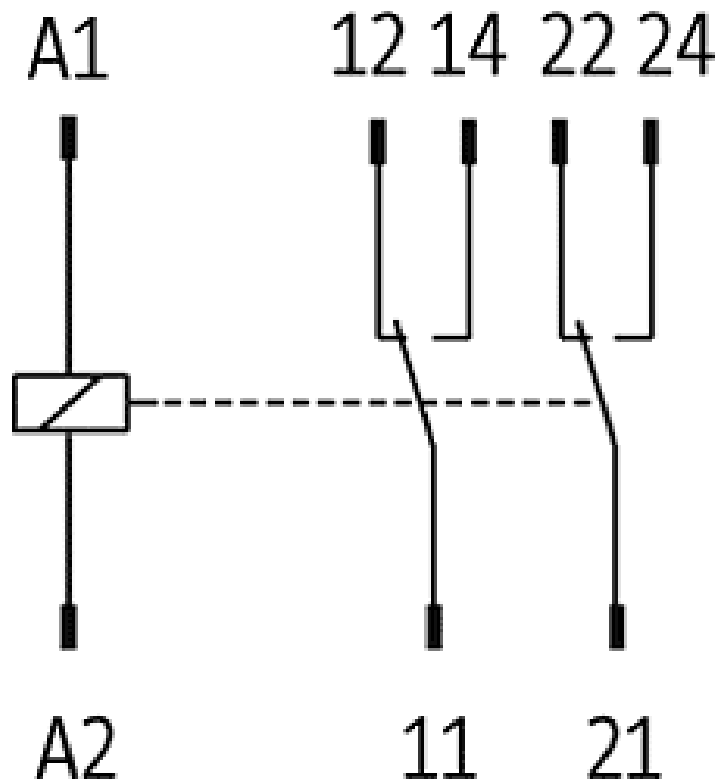

Relay 24V DC IN: 24 VDC - OUT: 250 VAC/DC / 8 A

2 C/O contacts
24 V AC/DC**Image**

Vicarious picture

Commercial data

Net weight	18
Net weight	18
Weight unit	gram
Basic unit	pc.
Customs tariff number	85364900
Unit (piece)	1
Limited value	1

Circuit diagram

Dimension drawing

Representante oficial de:

[Argentina – Uruguay – Paraguay – Bolivia – Colombia – y Perú.]

Calle 49 N° 5764 - Villa Ballester (B1653AOX) - Prov. de Buenos Aires - ARGENTINA
Tel: (+54 11) 4768-4242 / Fax: (+54 11) 4849-1212
Mail: ventas@nakase.com.ar / Web: www.nakase.com.ar