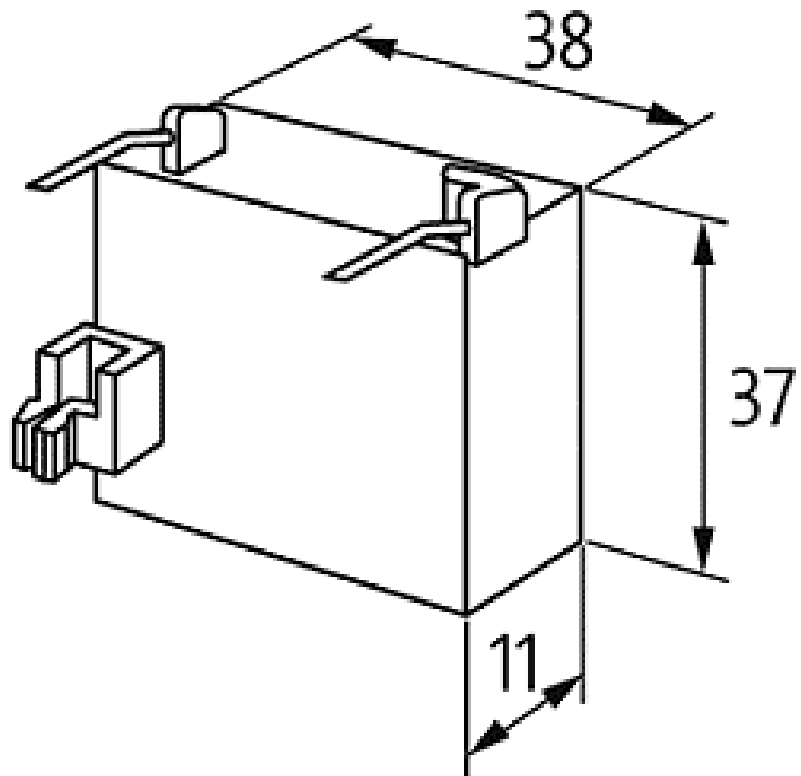

**Moeller contactor suppressor RC, 24VDC**

24 V AC/DC  
RC

**Image**

Vicarious picture

**Approvals****Appropriate contactors**

DIL 0-2...M, DIL R...

**Technical Data**

Damping factor	approx. 1.5 × UN
Temperature range	-20...+70 °C
Material	Flame retardant plastic acc. to (UL 94)
Connection wires	Plug contact

**Commercial data**

Net weight	29
Net weight	29
Weight unit	gram
Basic unit	pc.
Customs tariff number	85363010
Unit (piece)	1
Limited value	1

**Comments**

For other configurations and voltages, please inquire

Circuit diagram

RC

Dimension drawing

Representante oficial de:

[Argentina – Uruguay – Paraguay – Bolivia – Colombia – y Perú.]

Calle 49 N° 5764 - Villa Ballester (B1653AOX) - Prov. de Buenos Aires - ARGENTINA  
Tel: (+54 11) 4768-4242 / Fax: (+54 11) 4849-1212  
Mail: [ventas@nakase.com.ar](mailto:ventas@nakase.com.ar) / Web: [www.nakase.com.ar](http://www.nakase.com.ar)