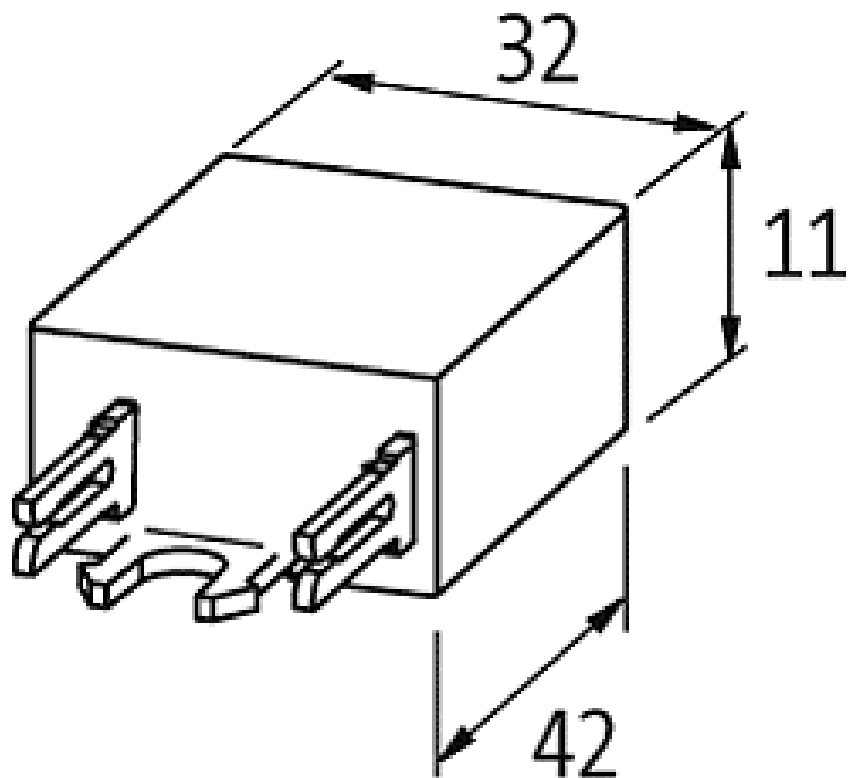

SC-M

CAWM

Technical Data

Damping factor	approx. 1.5 × UN
Temperature range	-20...+70 °C
Material	Flame retardant plastic acc. to (UL 94)
Connection wires	Plug contact

Commercial data

Net weight	6
Net weight	6
Weight unit	gram
Basic unit	pc.
Customs tariff number	85363010
Unit (piece)	1
Limited value	1

Comments

For other configurations and voltages, please inquire

Circuit diagram

RC

Dimension drawing

Representante oficial de:

[Argentina – Uruguay – Paraguay – Bolivia – Colombia – y Perú.]

Calle 49 N° 5764 - Villa Ballester (B1653AOX) - Prov. de Buenos Aires - ARGENTINA
Tel: (+54 11) 4768-4242 / Fax: (+54 11) 4849-1212
Mail: ventas@nakase.com.ar / Web: www.nakase.com.ar