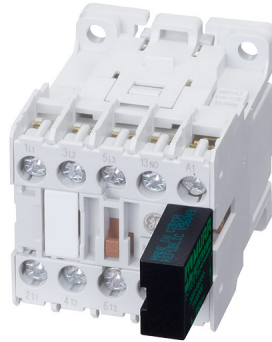

**General Electric contactor suppressor RC, 110-230VAC/DC**

110 V AC/DC  
230 V AC/DC  
RC

**Image**

Vicarious picture

**Approvals****Appropriate contactors**

M  
SC-M  
CAWM

**Technical Data**

Damping factor	approx. 1.5 × UN
Temperature range	-20...+70 °C
Material	Flame retardant plastic acc. to (UL 94)
Connection wires	Plug contact

**Commercial data**

Net weight	6
Net weight	6
Weight unit	gram
Basic unit	pc.
Customs tariff number	85363010
Unit (piece)	1
Limited value	1

**Comments**

For other configurations and voltages, please inquire