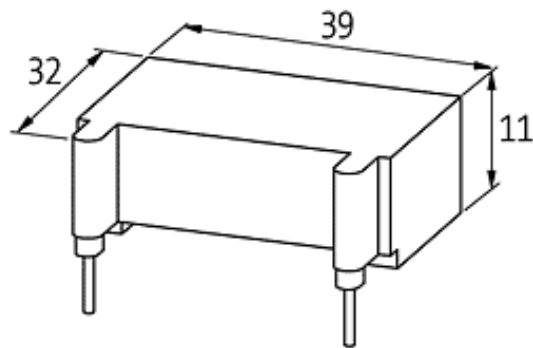

Commercial data

Net weight	20
Net weight	20
Weight unit	gram
Basic unit	pc.
Customs tariff number	85363010
Unit (piece)	1
Limited value	1

Comments

For other configurations and voltages, please inquire

Circuit diagram

RC

Dimension drawing

Representante oficial de:

[Argentina – Uruguay – Paraguay – Bolivia – Colombia – y Perú.]

Calle 49 N° 5764 - Villa Ballester (B1653AOX) - Prov. de Buenos Aires - ARGENTINA
Tel: (+54 11) 4768-4242 / Fax: (+54 11) 4849-1212
Mail: ventas@nakase.com.ar / Web: www.nakase.com.ar