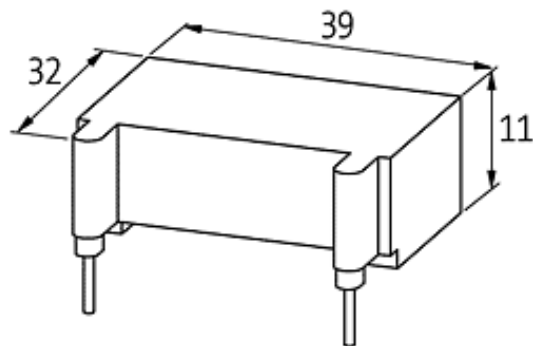

Commercial data

Net weight	20
Net weight	20
Weight unit	gram
Basic unit	pc.
Customs tariff number	85363010
Unit (piece)	1
Limited value	1

Comments

For other configurations and voltages, please inquire

Circuit diagram

RC

Dimension drawing

Representante oficial de:

[Argentina – Uruguay – Paraguay – Bolivia – Colombia – y Perú.]

Calle 49 N° 5764 - Villa Ballester (B1653AOX) - Prov. de Buenos Aires - ARGENTINA
Tel: (+54 11) 4768-4242 / Fax: (+54 11) 4849-1212
Mail: ventas@nakase.com.ar / Web: www.nakase.com.ar