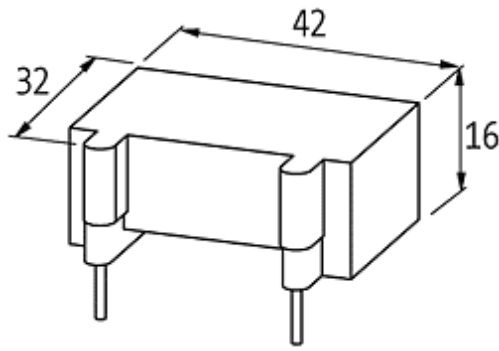

Commercial data

Net weight	20
Net weight	20
Weight unit	gram
Basic unit	pc.
Customs tariff number	85363010
Unit (piece)	1
Limited value	1

Comments

For other configurations and voltages, please inquire

Circuit diagram

RC

Dimension drawing

Representante oficial de:

[Argentina – Uruguay – Paraguay – Bolivia – Colombia – y Perú.]

Calle 49 N° 5764 - Villa Ballester (B1653AOX) - Prov. de Buenos Aires - ARGENTINA
Tel: (+54 11) 4768-4242 / Fax: (+54 11) 4849-1212
Mail: ventas@nakase.com.ar / Web: www.nakase.com.ar