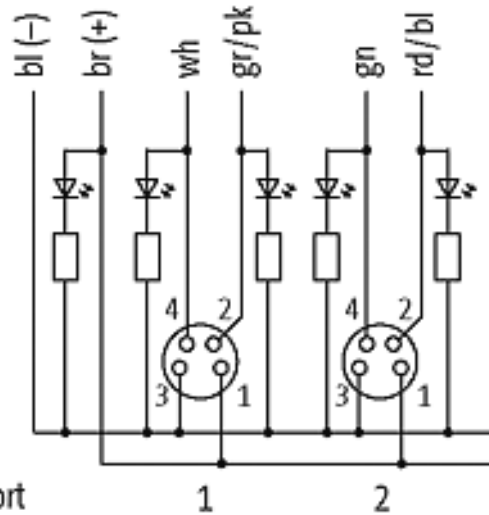

Exact8, 6-way with pre-wired homerun cable

6-way, 4-pole

Image

Vicarious picture

Approvals**Contact layout**

Contact 1	(+)
Contact 2	(N/C)/(S2)
Contact 3	(-)
Contact 4	(N/O)/(S1)
LED display	LED (green): Power LED (yellow): signal (S1) LED (white): Signal (S2)

All data on this data sheet was compiled carefully.

Liability regarding correctness, completeness, and actuality is limited to gross negligence. Created: 06/12

You can chose from the following variants:	Art.-No.
Exact8, 6xM8, 4-pole, moulded cable 15.0m PUR/PVC 12x0,34+2x0,75	8000-86110-3860300
Exact8, 6xM8, 4-pole, moulded cable 15.0m PUR/PVC 12x0,34+2x0,75	8000-86110-3860500
Exact8, 6xM8, 4-pole, moulded cable 15.0m PUR/PVC 12x0,34+2x0,75	8000-86110-3861000
Exact8, 6xM8, 4-pole, moulded cable 15.0m PUR/PVC 12x0,34+2x0,75	8000-86110-3861500
Exact8, 6xM8, 4-pole, moulded cable 3.0m PUR 12x0,34+2x0,75, UL/CSA	8000-86110-3890300
Exact8, 6xM8, 4-pole, moulded cable 5.0m PUR 12x0,34+2x0,75, UL/CSA	8000-86110-3890500
Exact8, 6xM8, 4-pole, moulded cable 10.0m PUR 12x0,34+2x0,75, UL/CSA	8000-86110-3891000
Exact8, 6xM8, 4-pole, moulded cable 15.0m PUR 12x0,34+2x0,75, UL/CSA	8000-86110-3891500

Contact layout

M8-Females 4-pole

Circuit diagram

Dimension drawing

Representante oficial de:

[Argentina – Uruguay – Paraguay – Bolivia – Colombia – y Perú.]

Calle 49 N° 5764 - Villa Ballester (B1653AOX) - Prov. de Buenos Aires - ARGENTINA
Tel: (+54 11) 4768-4242 / Fax: (+54 11) 4849-1212
Mail: ventas@nakase.com.ar / Web: www.nakase.com.ar