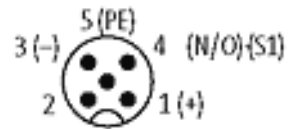

Contact layout

M12-Females 5-pole