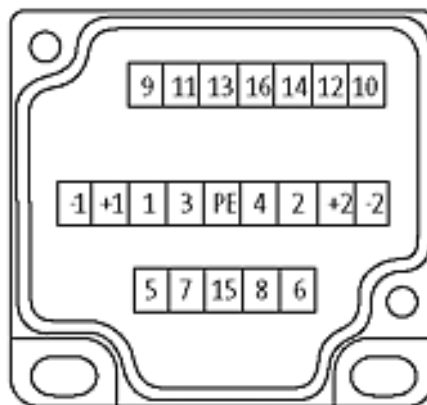

Cap big with plug, spring term. 21-pole for use with 4-,6-,8-way d-box M12 5-pole

Cap for 4-, 6-, and 8-way distribution box, 5-pole
Spring clamp plug-in terminals

Image

Vicarious picture

Approvals

Technical Data

Total current	max. 2 x 8 A
Connection	Spring clamp terminals max. 1.5 mm ² (AWG 16)
Housing	Plastic, flame retardant
Temperature range	-20...+80 °C, depending on cable quality

Commercial data

Net weight	48
Net weight	48
Weight unit	gram
Basic unit	pc.
Customs tariff number	85369010
Unit (piece)	1
Limited value	1

M12-Females 5-pole

for 2 signals per port

Dimension drawing

Representante oficial de:

[Argentina – Uruguay – Paraguay – Bolivia – Colombia – y Perú.]

Calle 49 N° 5764 - Villa Ballester (B1653AOX) - Prov. de Buenos Aires - ARGENTINA
Tel: (+54 11) 4768-4242 / Fax: (+54 11) 4849-1212
Mail: ventas@nakase.com.ar / Web: www.nakase.com.ar