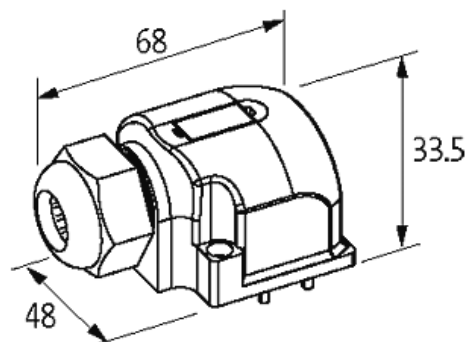

Total current	max. 2 x 8 A
Connection	Spring clamp terminals max. 1.5 mm ² (AWG 16)
Housing	Plastic, flame retardant
Temperature range	-20...+80 °C, depending on cable quality

Commercial data

Net weight	48
Net weight	48
Weight unit	gram
Basic unit	pc.
Customs tariff number	85369010
Unit (piece)	1
Limited value	1

M12-Females 5-pole

for 2 signals per port

Dimension drawing

Representante oficial de:

[Argentina – Uruguay – Paraguay – Bolivia – Colombia – y Perú.]

Calle 49 N° 5764 - Villa Ballester (B1653AOX) - Prov. de Buenos Aires - ARGENTINA
Tel: (+54 11) 4768-4242 / Fax: (+54 11) 4849-1212
Mail: ventas@nakase.com.ar / Web: www.nakase.com.ar