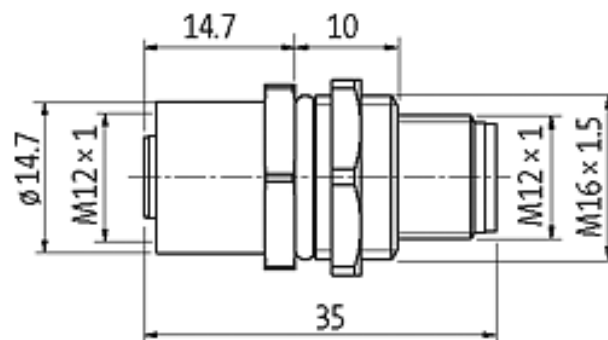

M12-Schaltschrankdurchführung 6pol A-cod

Control cabinet entry system M12
A-coded, 6-pole, shielded

Image

Vicarious picture

Form	46111
Technical Data	
Operating voltage	max. 24 V AC/DC
Operating current per contact (40 °C)	max. 4 A
Mounting set	M16 × 1.5 mm
Protection	IP65 and IP67 when plugged and screwed down (EN 60529)
Temperature range	-25...+85 °C
Commercial data	
Net weight	27
Net weight	27
Weight unit	gram
Basic unit	pc.
Customs tariff number	85369010
Unit (piece)	1
Limited value	1

Circuit diagram

Dimension drawing

Representante oficial de:

[Argentina – Uruguay – Paraguay – Bolivia – Colombia – y Perú.]

Calle 49 N° 5764 - Villa Ballester (B1653AOX) - Prov. de Buenos Aires - ARGENTINA
Tel: (+54 11) 4768-4242 / Fax: (+54 11) 4849-1212
Mail: ventas@nakase.com.ar / Web: www.nakase.com.ar