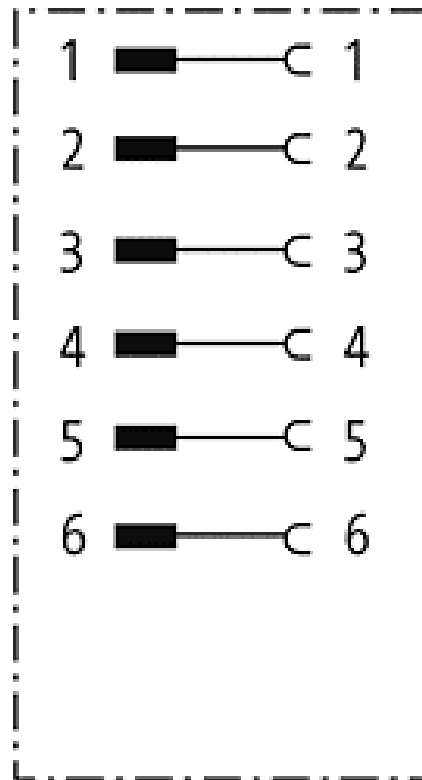

M12-Schaltschrankdurchführung 6pol A-cod

Control cabinet entry system M12
A-coded, 6-pole, shielded

Image

Vicarious picture

Form	46111
Technical Data	
Operating voltage	max. 24 V AC/DC
Operating current per contact (40 °C)	max. 4 A
Mounting set	M16 × 1.5 mm
Protection	IP65 and IP67 when plugged and screwed down (EN 60529)
Temperature range	-25...+85 °C
Commercial data	
Net weight	27
Net weight	27
Weight unit	gram
Basic unit	pc.
Customs tariff number	85369010
Unit (piece)	1
Limited value	1

Circuit diagram

Dimension drawing

Representante oficial de:

[Argentina – Uruguay – Paraguay – Bolivia – Colombia – y Perú.]

Calle 49 N° 5764 - Villa Ballester (B1653AOX) - Prov. de Buenos Aires - ARGENTINA
Tel: (+54 11) 4768-4242 / Fax: (+54 11) 4849-1212
Mail: ventas@nakase.com.ar / Web: www.nakase.com.ar