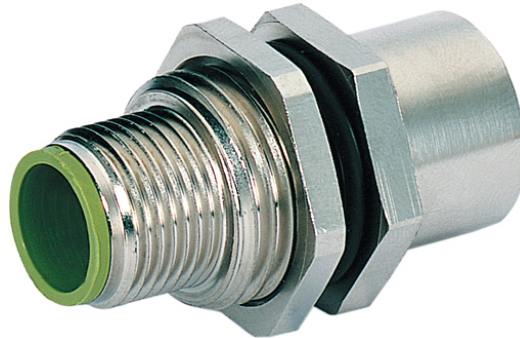

M12-Schaltschrankdurchführung 6pol A-cod

Control cabinet entry system M12
A-coded, 6-pole, shielded

Image

Vicarious picture

Form	46111
Technical Data	
Operating voltage	max. 24 V AC/DC
Operating current per contact (40 °C)	max. 4 A
Mounting set	M16 × 1.5 mm
Protection	IP65 and IP67 when plugged and screwed down (EN 60529)
Temperature range	-25...+85 °C
Commercial data	
Net weight	27
Net weight	27
Weight unit	gram
Basic unit	pc.
Customs tariff number	85369010
Unit (piece)	1
Limited value	1