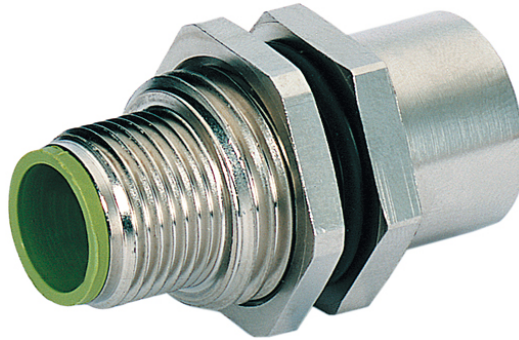

M12-Schaltschrankdurchführung 5pol A-cod

Control cabinet entry system M12
A-coded, 5-pole, shielded

Image

Vicarious picture

Form

42111

Technical Data

Operating voltage	max. 24 V AC/DC
Operating current per contact (40 °C)	max. 4 A
Mounting set	M16 × 1.5 mm
Protection	IP65 and IP67 when plugged and screwed down (EN 60529)
Temperature range	-25...+85 °C

Commercial data

Net weight	27
Net weight	27
Weight unit	gram
Basic unit	pc.
Customs tariff number	85369010
Unit (piece)	1
Limited value	1

Circuit diagram

Dimension drawing

Representante oficial de:

[Argentina – Uruguay – Paraguay – Bolivia – Colombia – y Perú.]