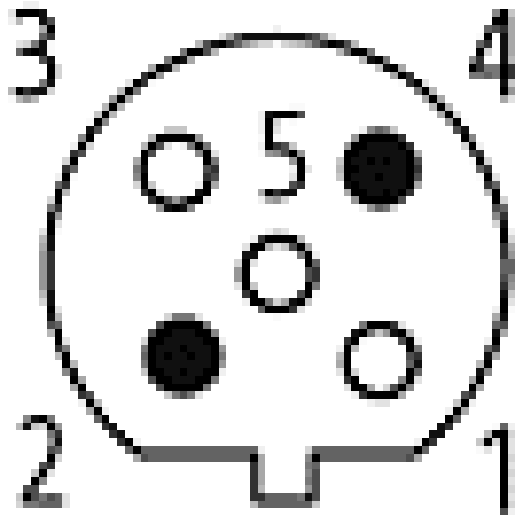

Contact layout

Female