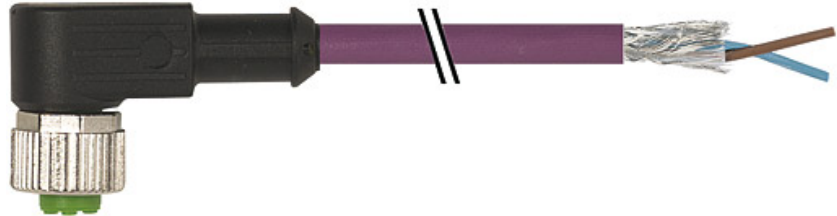

M12 female 90° shielded b-cod.with cable, Profibus PUR-OB 1x2x0,64 shielded violet 1,5m

PROFIBUS, B-coded  
Female 90°, M12  
2-pole, shielded

### Image

Vicarious picture