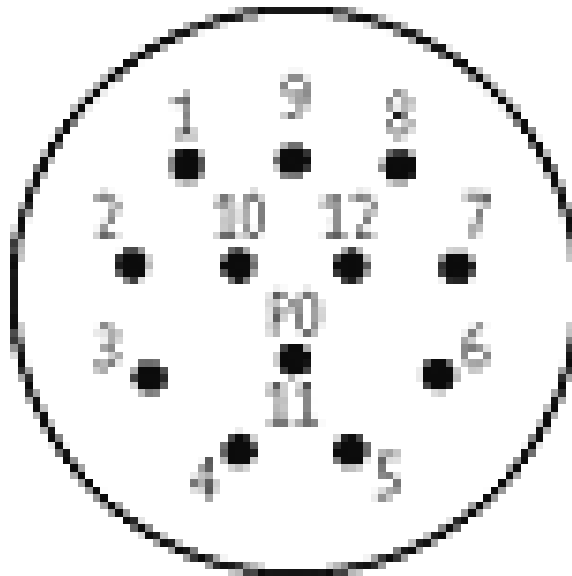

Contact layout

Female