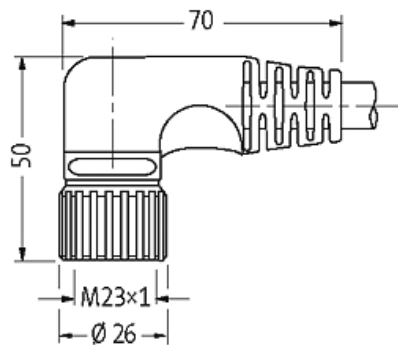

**M23 female 90°, 12-pole, with open ended cable 5m PUR 8x0,34/3x0,75**

Female 90°  
12-pole  
11-pole used  
for 8-way distribution box, 4-pole

**Image**

Vicarious picture

<b>Form</b>	23151
<b>Technical Data</b>	
Operating voltage	max. 125 V AC/DC
Operating current per contact (40 °C)	max. 7.5 A
Locking of ports	Screw thread M23 × 1 mm
Protection	IP65 and IP67 when plugged and screwed down (EN 60529)
Temperature range	-25...+85 °C, depending on cable quality
<b>Cable</b>	
No./diameter of wires	8 × 0.34 + 3 × 0.75 mm <sup>2</sup>
C-track properties	2 Mio.
Jacket	PUR/PVC
Outer diameter	approx. 8.1 mm
Bend radius (mobile)	12 × outer diameter
Temperature range (fixed)	-30...+80 °C
Temperature range (mobile)	-5...+70 °C
<b>Commercial data</b>	
Net weight	690
Net weight	690
Weight unit	gram
Basic unit	pc.
Customs tariff number	85444290
Unit (piece)	1
Limited value	1

**Comments**

Further cable lengths on request.  
Plastic housings with good resistance against chemicals and oils.  
The resistance to aggressive media should be individually tested for your application. Further details on request.

Contact layout

# Female

Dimension drawing

Representante oficial de:

[Argentina – Uruguay – Paraguay – Bolivia – Colombia – y Perú.]

Calle 49 N° 5764 - Villa Ballester (B1653AOX) - Prov. de Buenos Aires - ARGENTINA  
Tel: (+54 11) 4768-4242 / Fax: (+54 11) 4849-1212  
Mail: [ventas@nakase.com.ar](mailto:ventas@nakase.com.ar) / Web: [www.nakase.com.ar](http://www.nakase.com.ar)