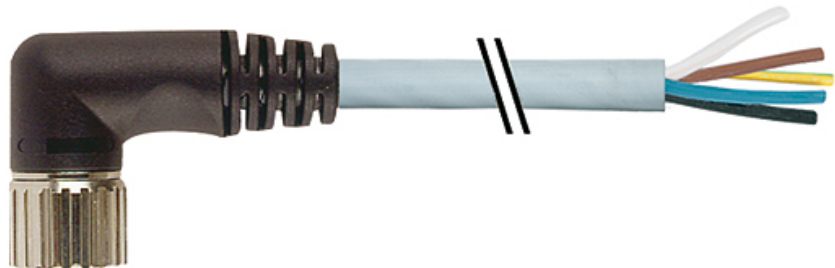

**M23 female 90°, 12-pole, with open ended cable 5m PUR 8x0,34/3x0,75**

Female 90°  
12-pole  
11-pole used  
for 8-way distribution box, 4-pole

**Image**

Vicarious picture

<b>Form</b>	23151
<b>Technical Data</b>	
Operating voltage	max. 125 V AC/DC
Operating current per contact (40 °C)	max. 7.5 A
Locking of ports	Screw thread M23 × 1 mm
Protection	IP65 and IP67 when plugged and screwed down (EN 60529)
Temperature range	-25...+85 °C, depending on cable quality
<b>Cable</b>	
No./diameter of wires	8 × 0.34 + 3 × 0.75 mm <sup>2</sup>
C-track properties	2 Mio.
Jacket	PUR/PVC
Outer diameter	approx. 8.1 mm
Bend radius (mobile)	12 × outer diameter
Temperature range (fixed)	-30...+80 °C
Temperature range (mobile)	-5...+70 °C
<b>Commercial data</b>	
Net weight	690
Net weight	690
Weight unit	gram
Basic unit	pc.
Customs tariff number	85444290
Unit (piece)	1
Limited value	1

**Comments**

Further cable lengths on request.  
Plastic housings with good resistance against chemicals and oils.  
The resistance to aggressive media should be individually tested for your application. Further details on request.