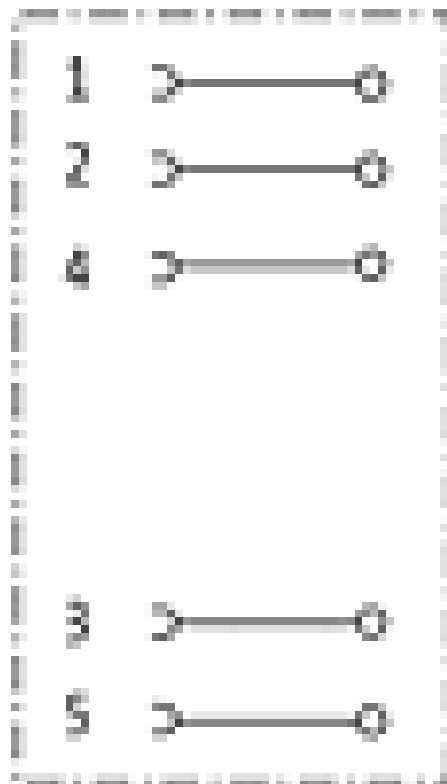

Circuit diagram