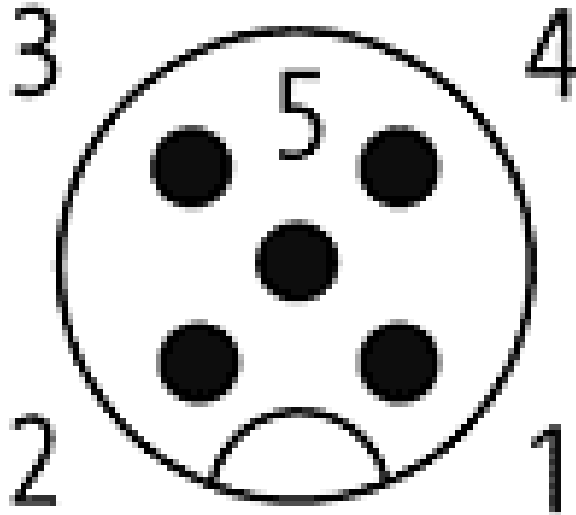

Contact layout

Female