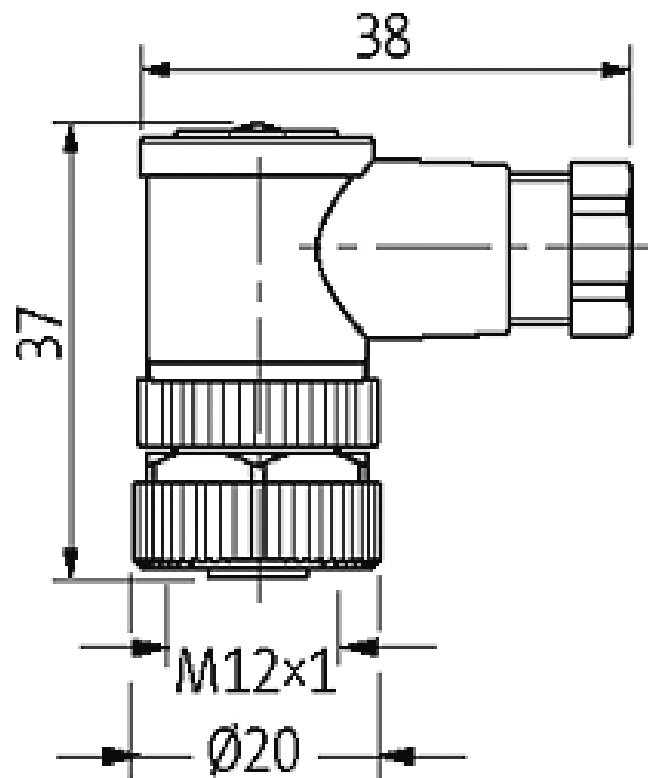

M12 female 90° field-wireable Replaced Art.-No. 27630

Female 90°

5-pole

Clamping range cable entry: 4...6 mm

Image

Vicarious picture

Approvals**Express shipments****Form**

13001

Technical Data

Operating voltage	max. 125 V AC/DC
Operating current per contact (40 °C)	max. 4 A
Connection diameter	max. 0.75 mm ²
Clamping range (cable diameter)	4...6 mm
Protection	IP65 and IP67 when plugged and screwed down (EN 60529)
Temperature range	-25...+85 °C

Contact layout

Female

Circuit diagram

Dimension drawing

Representante oficial de:

[Argentina – Uruguay – Paraguay – Bolivia – Colombia – y Perú.]

Calle 49 N° 5764 - Villa Ballester (B1653AOX) - Prov. de Buenos Aires - ARGENTINA
Tel: (+54 11) 4768-4242 / Fax: (+54 11) 4849-1212
Mail: ventas@nakase.com.ar / Web: www.nakase.com.ar