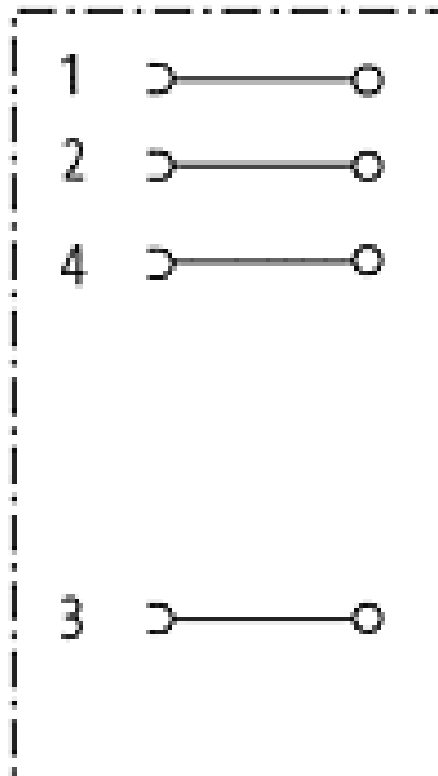

M12 female straight field-wireable Replaced Art.-No. 27601

Female straight
4-pole
Clamping range cable entry: 6...8 mm

Image

Vicarious picture

Approvals**Express shipments****Form**

12941

Technical Data

Operating voltage	max. 250 V AC/DC
Operating current per contact (40 °C)	max. 4 A
Connection diameter	max. 0.75 mm ²
Clamping range (cable diameter)	6...8 mm
Protection	IP65 and IP67 when plugged and screwed down (EN 60529)
Temperature range	-25...+85 °C

Commercial data

Net weight	28
Net weight	28
Weight unit	gram
Basic unit	pc.
Customs tariff number	85369010
Unit (piece)	1
Limited value	1

Comments

Plastic housings with good resistance against chemicals and oils.
The resistance to aggressive media should be individually tested for your application. Further details on request.

All data on this data sheet was compiled carefully.
Liability regarding correctness, completeness, and actuality is limited to gross negligence. Created: 06/12

Contact layout

Female

Circuit diagram

Dimension drawing