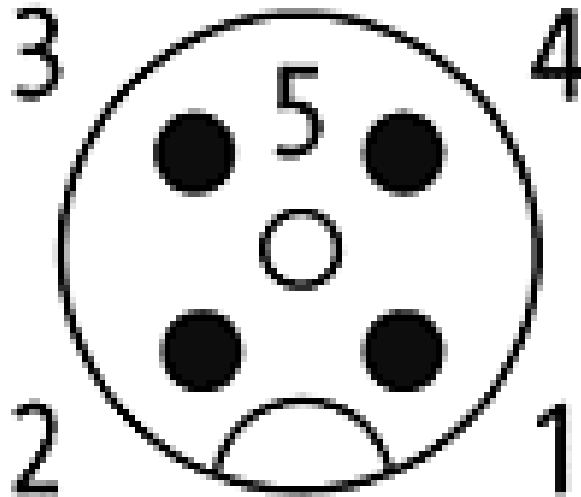

M12 female straight field-wireable Replaced Art.-No. 27601

Female straight
4-pole
Clamping range cable entry: 6...8 mm

Image

Vicarious picture

Approvals**Express shipments****Form**

12941

Technical Data

Operating voltage	max. 250 V AC/DC
Operating current per contact (40 °C)	max. 4 A
Connection diameter	max. 0.75 mm ²
Clamping range (cable diameter)	6...8 mm
Protection	IP65 and IP67 when plugged and screwed down (EN 60529)
Temperature range	-25...+85 °C

Commercial data

Net weight	28
Net weight	28
Weight unit	gram
Basic unit	pc.
Customs tariff number	85369010
Unit (piece)	1
Limited value	1

Comments

Plastic housings with good resistance against chemicals and oils.
The resistance to aggressive media should be individually tested for your application. Further details on request.

All data on this data sheet was compiled carefully.
Liability regarding correctness, completeness, and actuality is limited to gross negligence. Created: 06/12

Contact layout

Female

Circuit diagram

Dimension drawing