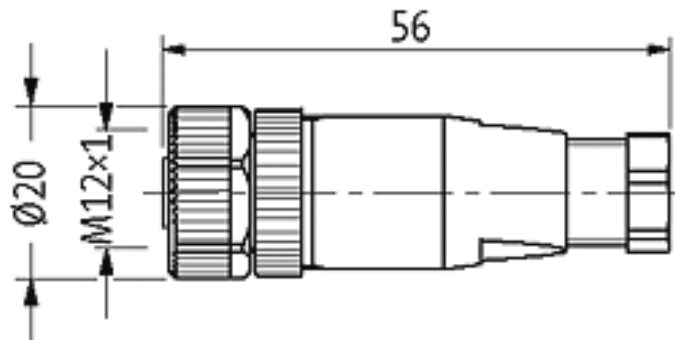

M12 female straight field-wireable Replaced Art.-No. 27601

Female straight
4-pole
Clamping range cable entry: 6...8 mm

Image

Vicarious picture

Approvals**Express shipments****Form**

12941

Technical Data

Operating voltage	max. 250 V AC/DC
Operating current per contact (40 °C)	max. 4 A
Connection diameter	max. 0.75 mm ²
Clamping range (cable diameter)	6...8 mm
Protection	IP65 and IP67 when plugged and screwed down (EN 60529)
Temperature range	-25...+85 °C

All data on this data sheet was compiled carefully.
Liability regarding correctness, completeness, and actuality is limited to gross negligence. Created: 06/12

Contact layout

Female

Circuit diagram

Dimension drawing