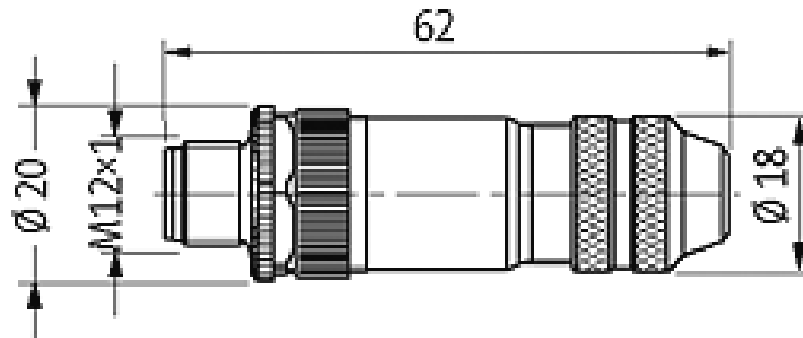

M12 St. ger. geschirmt selbstanschl. Schraubkl. 8p.

Male straight
8-pole, shielded
Clamping range cable entry: 6...8 mm

Image

Vicarious picture

Approvals**Form**

17341

Technical Data

Operating voltage	max. 60 V AC/DC
Operating current per contact (40 °C)	max. 1,76A
Connection diameter	max. 0.5 mm ²
Clamping range (cable diameter)	6...8 mm
Housing	CuZn, nickel plated
Protection	IP65 and IP67 when plugged and screwed down (EN 60529)
Temperature range	-25...+85 °C

Contact layout

Male

Circuit diagram

Dimension drawing

Representante oficial de:

[Argentina – Uruguay – Paraguay – Bolivia – Colombia – y Perú.]

Calle 49 N° 5764 - Villa Ballester (B1653AOX) - Prov. de Buenos Aires - ARGENTINA
Tel: (+54 11) 4768-4242 / Fax: (+54 11) 4849-1212
Mail: ventas@nakase.com.ar / Web: www.nakase.com.ar