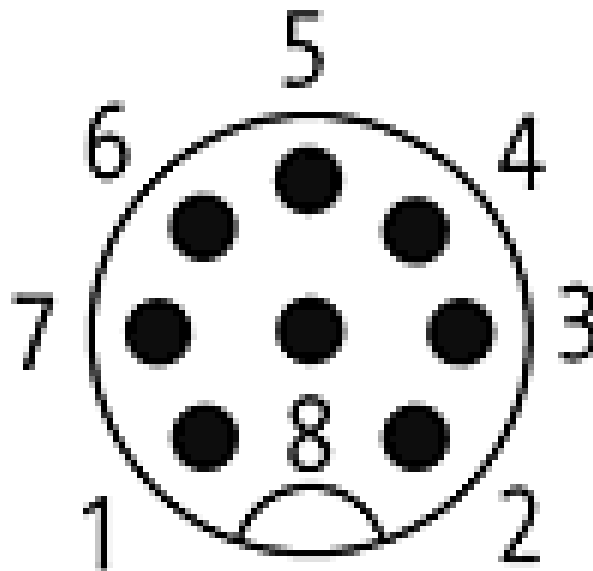

Contact layout

Male