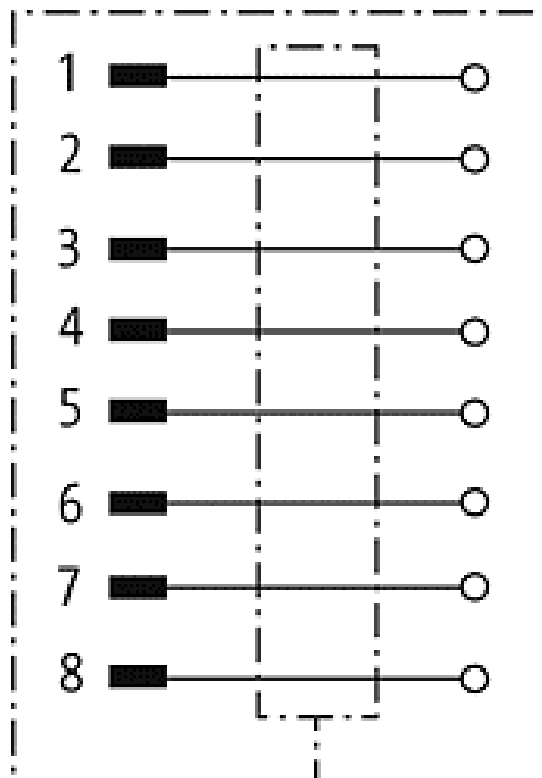

Circuit diagram