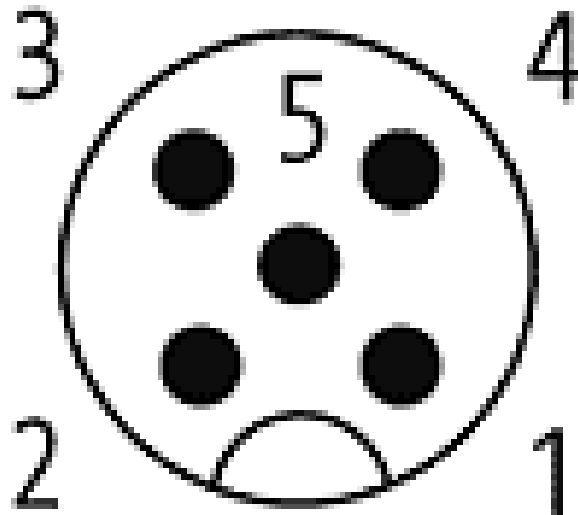

Contact layout

Female