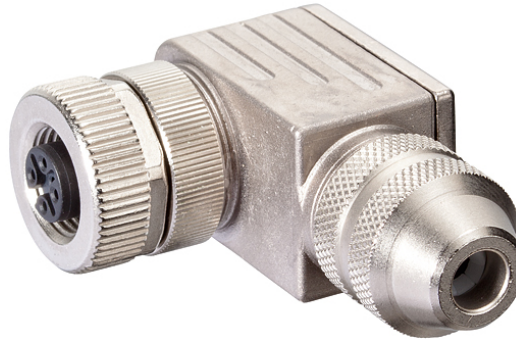

**M12 female 90° shielded field-wireable Replaced Art.-No. 4227630**

Female 90°  
5-pole, shielded  
Clamping range cable entry: 4...6 mm

**Image**

Vicarious picture

**Approvals****Form**

13421

**Technical Data**

Operating voltage	max. 125 V AC/DC
Operating current per contact (40 °C)	max. 4 A
Connection diameter	max. 0.75 mm <sup>2</sup>
Clamping range (cable diameter)	4...6 mm
Housing	CuZn, nickel plated
Protection	IP65 and IP67 when plugged and screwed down (EN 60529)
Temperature range	-25...+85 °C