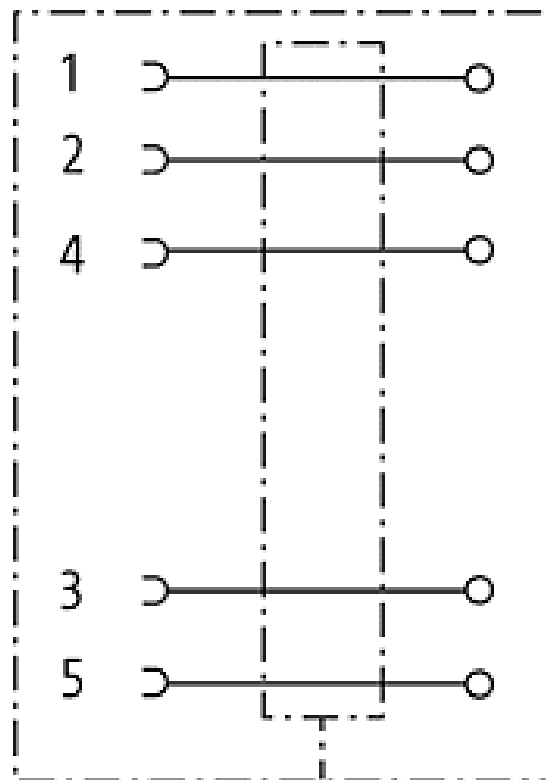

Circuit diagram