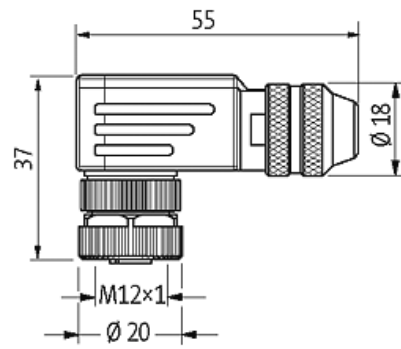

**M12 female 90° shielded field-wireable Replaced Art.-No. 4227630**

Female 90°  
5-pole, shielded  
Clamping range cable entry: 4...6 mm

**Image**

Vicarious picture

**Approvals****Form**

13421

**Technical Data**

Operating voltage	max. 125 V AC/DC
Operating current per contact (40 °C)	max. 4 A
Connection diameter	max. 0.75 mm <sup>2</sup>
Clamping range (cable diameter)	4...6 mm
Housing	CuZn, nickel plated
Protection	IP65 and IP67 when plugged and screwed down (EN 60529)
Temperature range	-25...+85 °C

Contact layout

# Female

Circuit diagram

Dimension drawing

Representante oficial de:

[Argentina – Uruguay – Paraguay – Bolivia – Colombia – y Perú.]

Calle 49 N° 5764 - Villa Ballester (B1653AOX) - Prov. de Buenos Aires - ARGENTINA  
Tel: (+54 11) 4768-4242 / Fax: (+54 11) 4849-1212  
Mail: [ventas@nakase.com.ar](mailto:ventas@nakase.com.ar) / Web: [www.nakase.com.ar](http://www.nakase.com.ar)