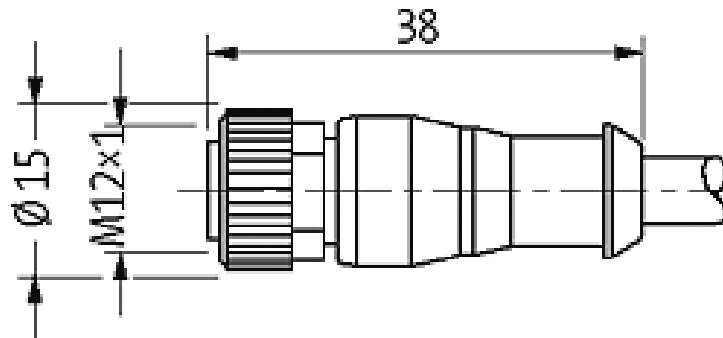

Dimension drawing