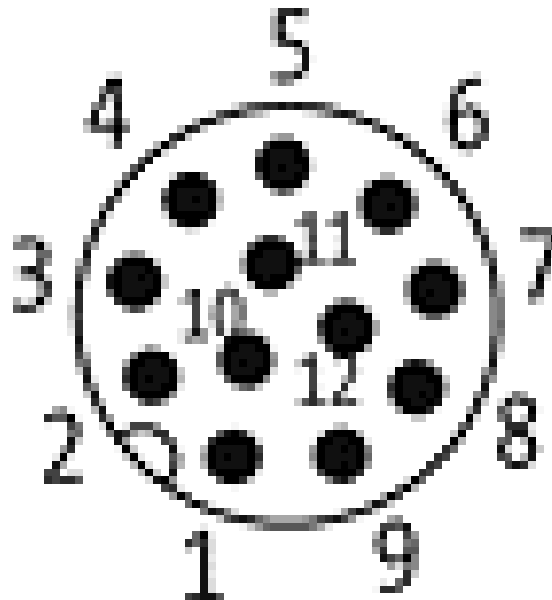

Contact layout

Female

Circuit diagram

1	▷	brown
2	▷	blue
3	▷	white
4	▷	green
5	▷	pink
6	▷	yellow
7	▷	black
8	▷	gray
9	▷	red
10	▷	violet
11	▷	gray/pink
12	▷	red/blue
		shield