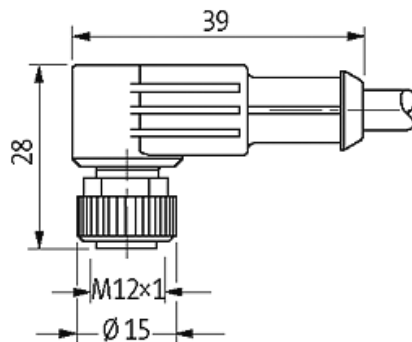

Dimension drawing