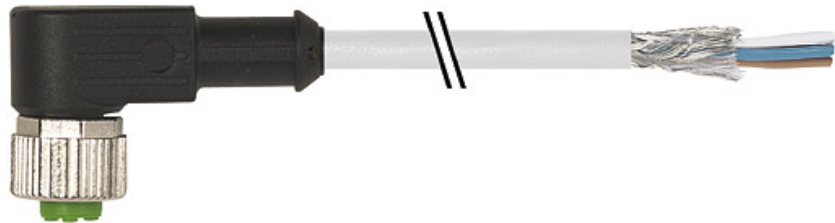

M12 female 90° shielded with cable PVC-OB 3x0,34 shielded grey 1,5m

Female 90°  
3-pole, shielded

### Image

Vicarious picture