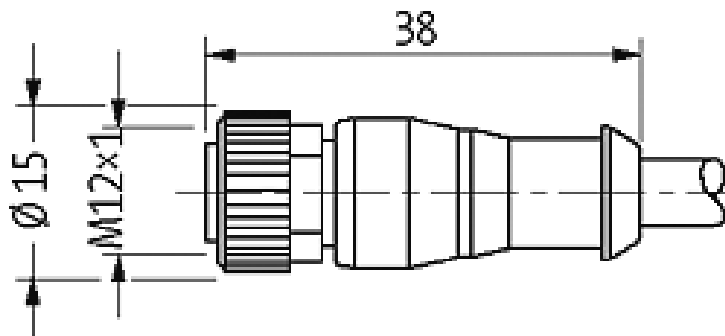

Dimension drawing