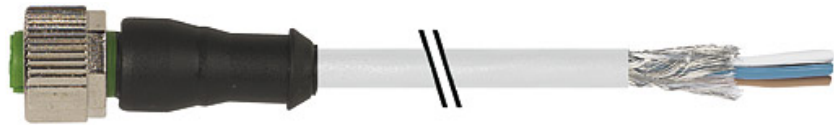

M12 female straight shielded with cable PVC-JB 5x0,34 shielded grey 1,5m

Female straight
5-pole, shielded

Image

Vicarious picture

Approvals**Form**

13221

Technical Data

Protection	IP65 and IP67 when plugged and screwed down (EN 60529)
Operating voltage	max. 60 V AC/DC
Operating current per contact (40 °C)	max. 4 A
Locking of ports	screw thread M12 x 1 mm (recommended torque = 0.6 Nm) self-securing
Temperature range	-25...+85 °C, depending on cable quality

Cable

No./diameter of wires	5 x 0.34 mm ²
Wire isolation	PVC (br, wh, bl, bk, gnye)
C-track properties	Max. Externe Vorsicherung 20 A (T) in der Gebäudeinstallation
Jacket	PVC
Outer diameter	approx. 5.9 mm
Bend radius (mobile)	15 x outer diameter
Temperature range (fixed)	-30...+80 °C
Temperature range (mobile)	-5...+70 °C

All data on this data sheet was compiled carefully.

Liability regarding correctness, completeness, and actuality is limited to gross negligence. Created: 06/12

Commercial data

Net weight	117
Net weight	117
Weight unit	gram
Basic unit	pc.
Customs tariff number	85444290
Unit (piece)	1
Limited value	1