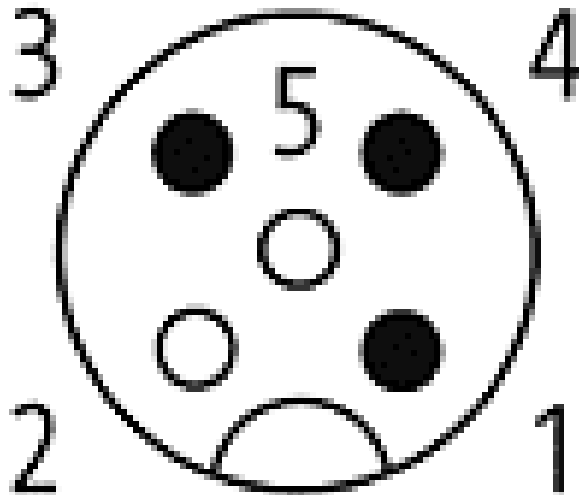

Contact layout

Female