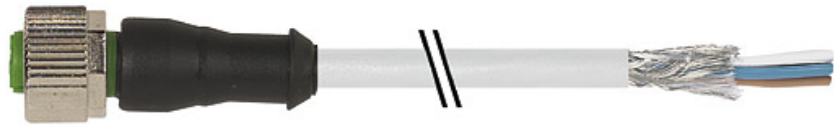

M12 female straight shielded with cable PVC-OB 3x0,34 shielded grey 1,5m

Female straight  
3-pole, shielded

### Image

Vicarious picture