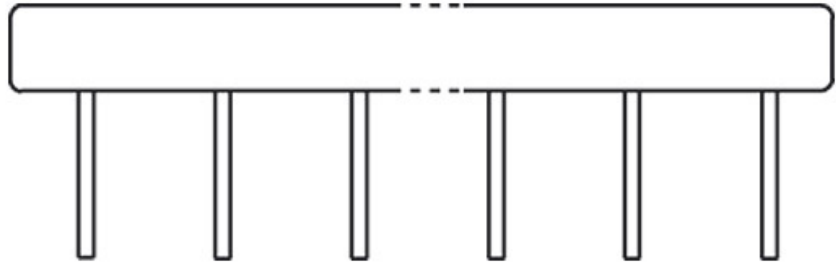

**Wiring accessory red 40 pole spacing 12 mm**

Potential rail red  
40-pole, spacing 12 mm  
Suitable for product group  
RMM..., RMDM...

**Image**

Vicarious picture

**Commercial data**

Net weight	25
Net weight	25
Weight unit	gram
Basic unit	pc.
Customs tariff number	85369010
Unit (piece)	1
Limited value	1