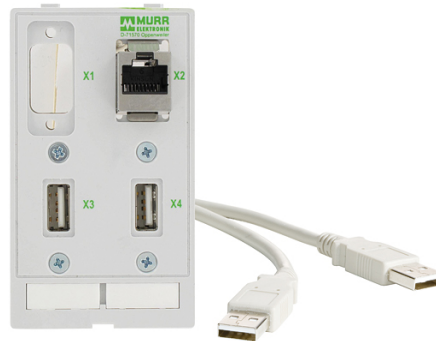

Modlink MSDD front panel interface Data connector insert

SUB-D9 (female)

1 × blind plug for SUB-D9, SUB-D9 (female) PROFIBUS

Image

Vicarious picture

Input	
Supply voltage	24 V DC
Output	
Output voltage	5 V DC
PROFIBUS	
Baud rates	9.6...12 KBit/s
General data	
Shielded	no
Commercial data	
Net weight	175
Net weight	175
Weight unit	gram
Basic unit	pc.
Customs tariff number	85369010
Unit (piece)	1
Limited value	1